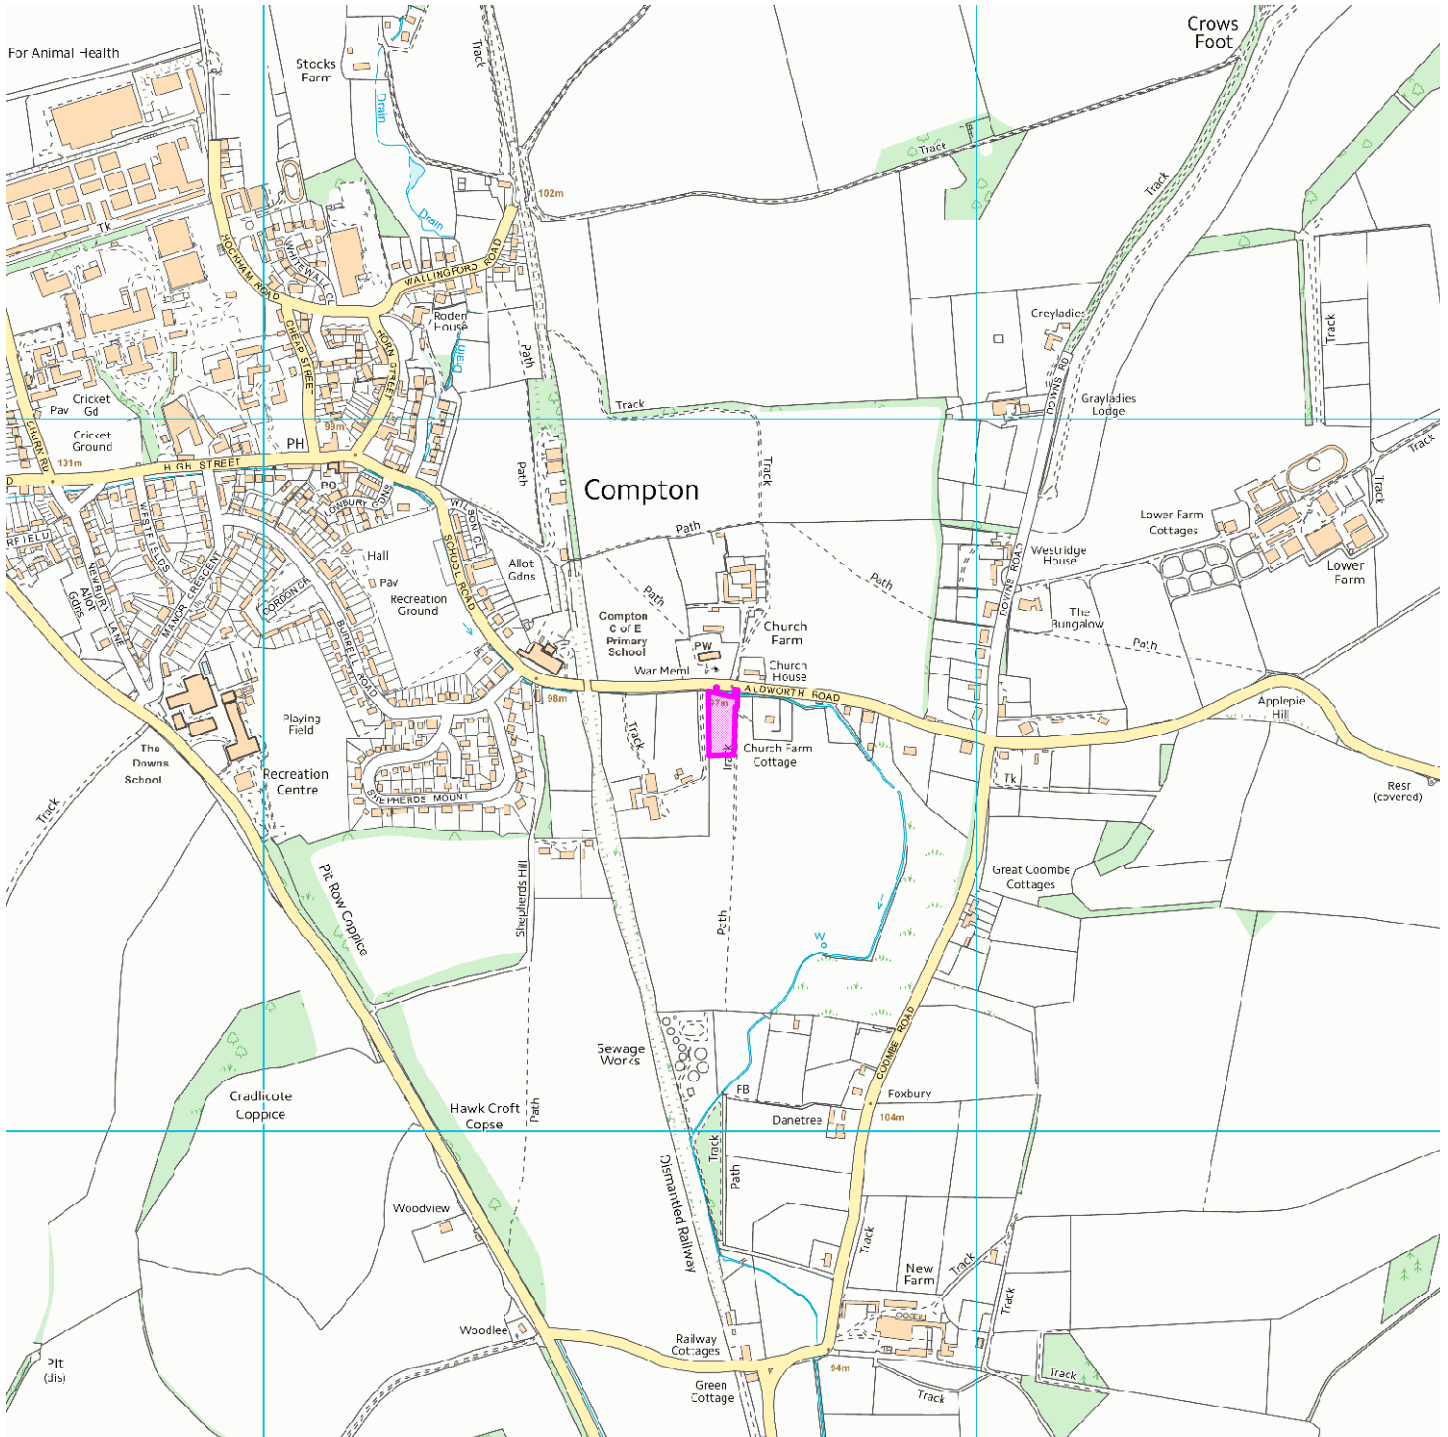

Land opposite Church of St Mary and St Nicholas, Aldworth Road, Compton

Map Centre Coordinates :

Scale : 1:10614

Reproduced from the Ordnance Survey map with the permission of the Controller of Her Majesty's Stationery Office © Crown Copyright 2003.

Unauthorised reproduction infringes Crown Copyright and may lead to prosecution or civil proceedings.

<b>Organisation</b>	West Berkshire Council
<b>Department</b>	
<b>Comments</b>	
<b>Date</b>	05 December 2017
<b>SLA Number</b>	0100024151